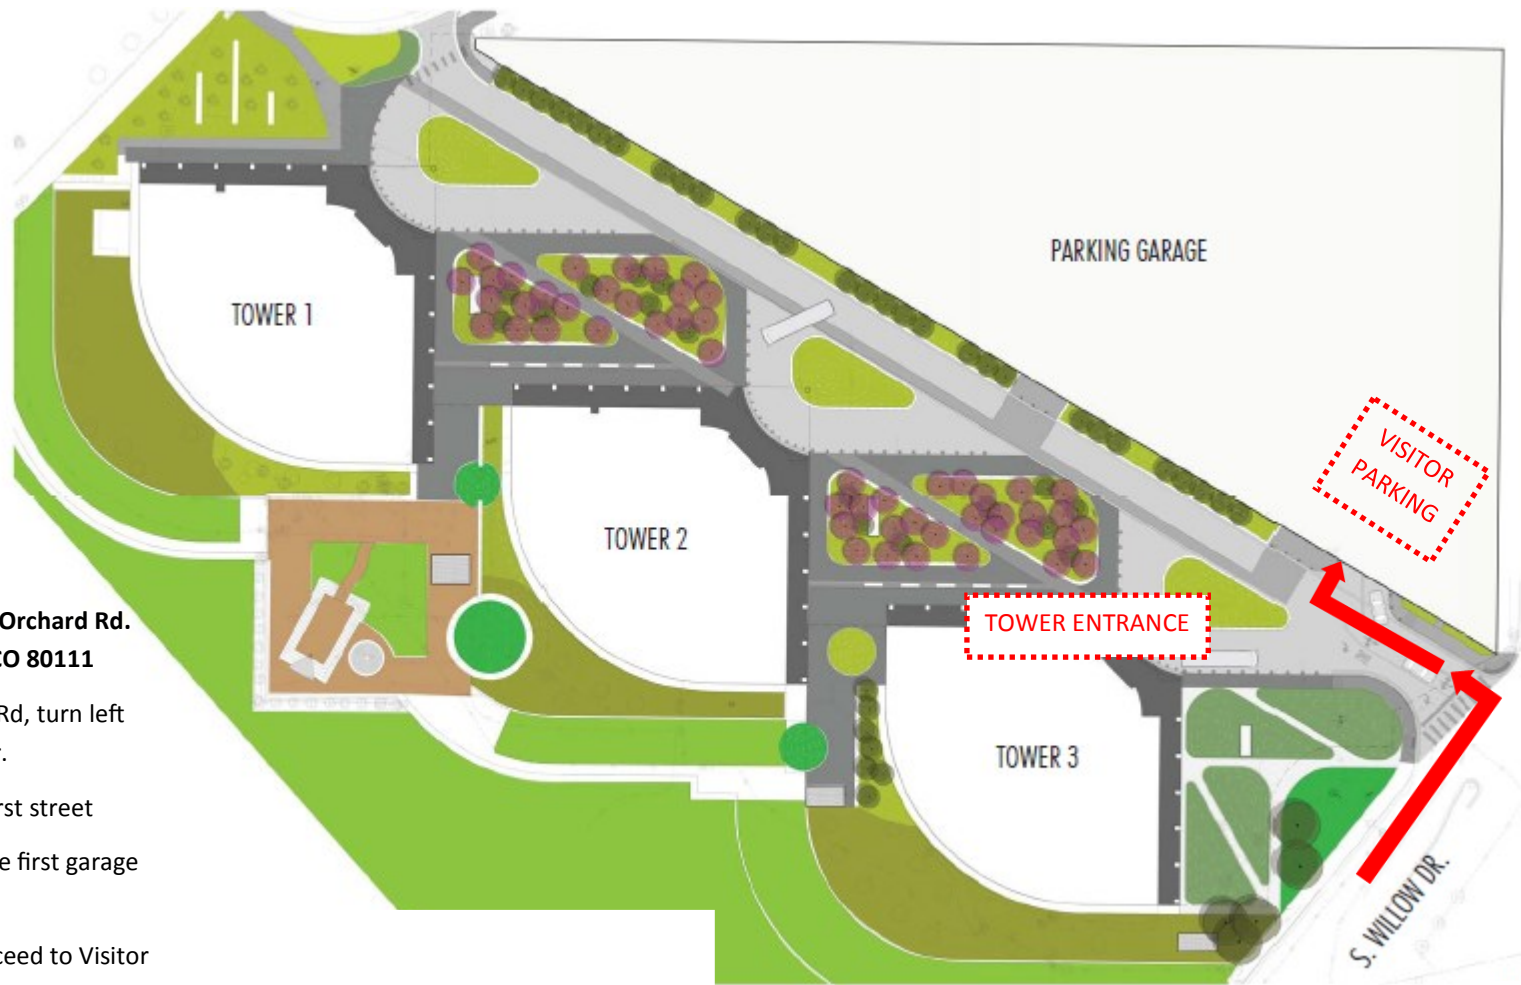

VISITOR PARKING & TOWER 3 ENTRY DIRECTIONS

**DIRECTIONS: 8525 E. Orchard Rd.
Greenwood Village, CO 80111**

1. From E. Orchard Rd, turn left onto S. Willow Dr.
2. Turn left at the first street
3. Turn right into the first garage entrance
4. Turn right to proceed to Visitor Parking and park in any available spot
5. Once parked – Proceed to Tower 3 (directly across from the garage entrance) to check in with Security